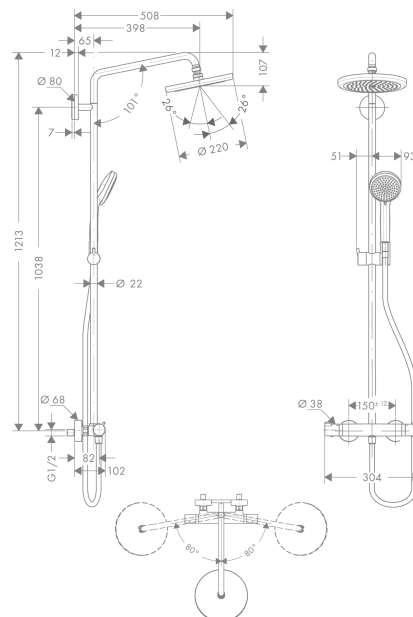

Croma

Croma 220 Air 1jet Showerpipe

Surfaces: **chrome** Article Number: **27185000**

Description

product features

- overhead shower Croma 220
- shower head size: 220 mm
- overhead shower angle adjustable
- spray type: RainAir (rain spray enriched with air)
- flow rate RainAir spray (at 0.3 MPa): 19 l/min
- operating pressure: min. 1 bar / max. 10 bar
- shower arm length: 400 mm
- swivel shower arm
- thermostat Ecostat Comfort
- safety lock at 40° C
- adjustable hot water limitation
- outlets controlled via turning handle
- installation type: exposed installation
- height-adjustable hand shower holder

consists of

- Isiflex shower hose 1.60 m (#28276XXX)
- Croma 100 Vario hand shower (#28535XXX)
- Croma 220 Air 1jet overhead shower (#26464XXX)

Technology

Product image

Scale drawing

Croma

Croma 220 Air 1jet Showerpipe

Surfaces: **chrome** Article Number: **27185000**

Flowchart

Croma
Croma 220 Air 1jet Showerpipe
 Surfaces: **chrome** Article Number: **27185000**

Installation examples