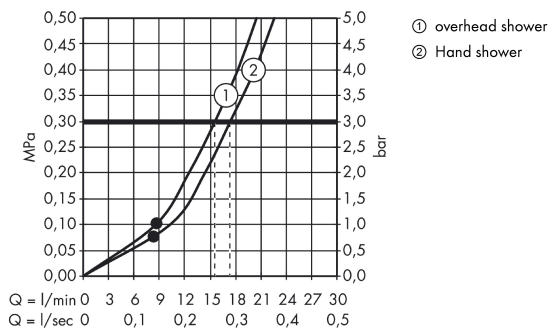

Croma

Croma 220 Air 1jet Showerpipe

Surfaces: **chrome** Article Number: **27185000**

Flowchart